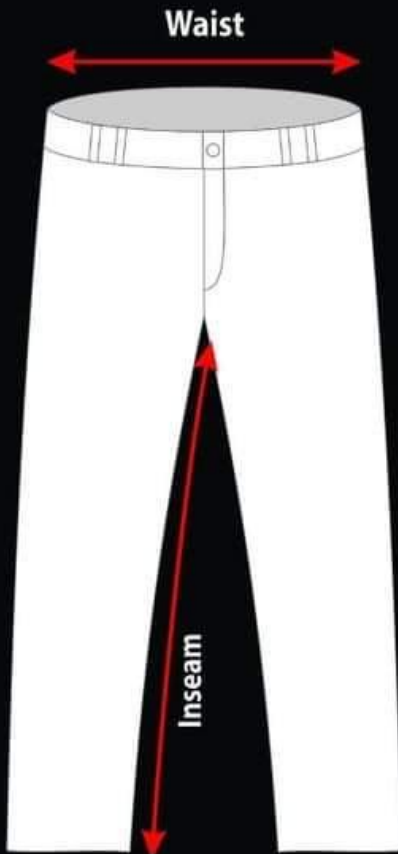

Size Chart

Note: Women sizes are one size small with tapered waist.

SOFTBALL JERSEY

All measurements in inches

Size	Chest	Length	WOMEN SIZE
YS	18	20	YM
YM	19	22	YL
YL	20.5	23	YXL
YXL	21	24.5	XS
XS	21.5	26	S
S	22	27.5	M
M	23	29	L
L	24	30	XL
XL	25	31	2XL
2XL	26.5	33	3XL
3XL	28	34	4XL
4XL	29.5	35	5XL
5XL	31	36	6XL

Note: Measurements are a guideline, actual sizes may vary +/- 1 inch

SOFTBALL PANTS

All measurements in inches

Size	Waist	Inseam
YXS	22	22
YS	24	23
YM	26	24
YL	28	25
YXL	30	26
XS	30	28
S	32	30
M	34	31
L	36	31.5
XL	38	32
2XL	40	32
3XL	42	32
4XL	44	32