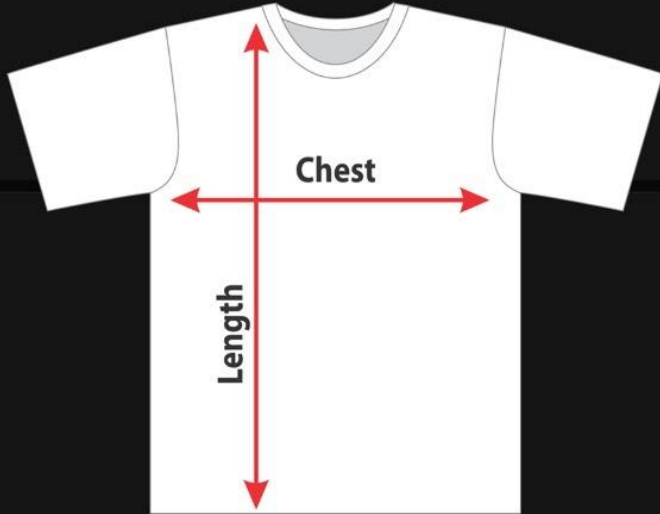

Size Chart

Note: Women sizes are one size small with tapered waist.

SOFTBALL JERSEY

All measurements in inches

Size	Chest	Length	WOMEN SIZE
YS	18	20	YM
YM	19	22	YL
YL	20.5	23	YXL
YXL	21	24.5	XS
XS	21.5	26	S
S	22	27.5	M
M	23	29	L
L	24	30	XL
XL	25	31	2XL
2XL	26.5	33	3XL
3XL	28	34	4XL
4XL	29.5	35	5XL
5XL	31	36	6XL

Note: Measurements are a guideline, actual sizes may vary +/- 1 inch

SOFTBALL PANTS

All measurements in inches

Size	Waist	Inseam
YXS	22	22
YS	24	23
YM	26	24
YL	28	25
YXL	30	26
XS	30	28
S	32	30
M	34	31
L	36	31.5
XL	38	32
2XL	40	32
3XL	42	32
4XL	44	32